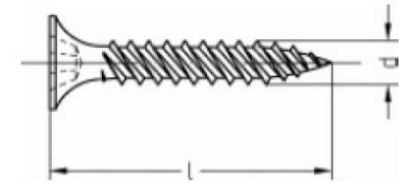

Quick-fix screws with fine thread trumpet head-H

d	3,9	4,2
l	25	55
	35	65
	45	75
	55	

Quick-fix screws with fine thread (PH-Philips head)		
Diameter	Bit PH	Order no.
3,9	PH 2	55.13.222
4,2	PH 2	55.13.222