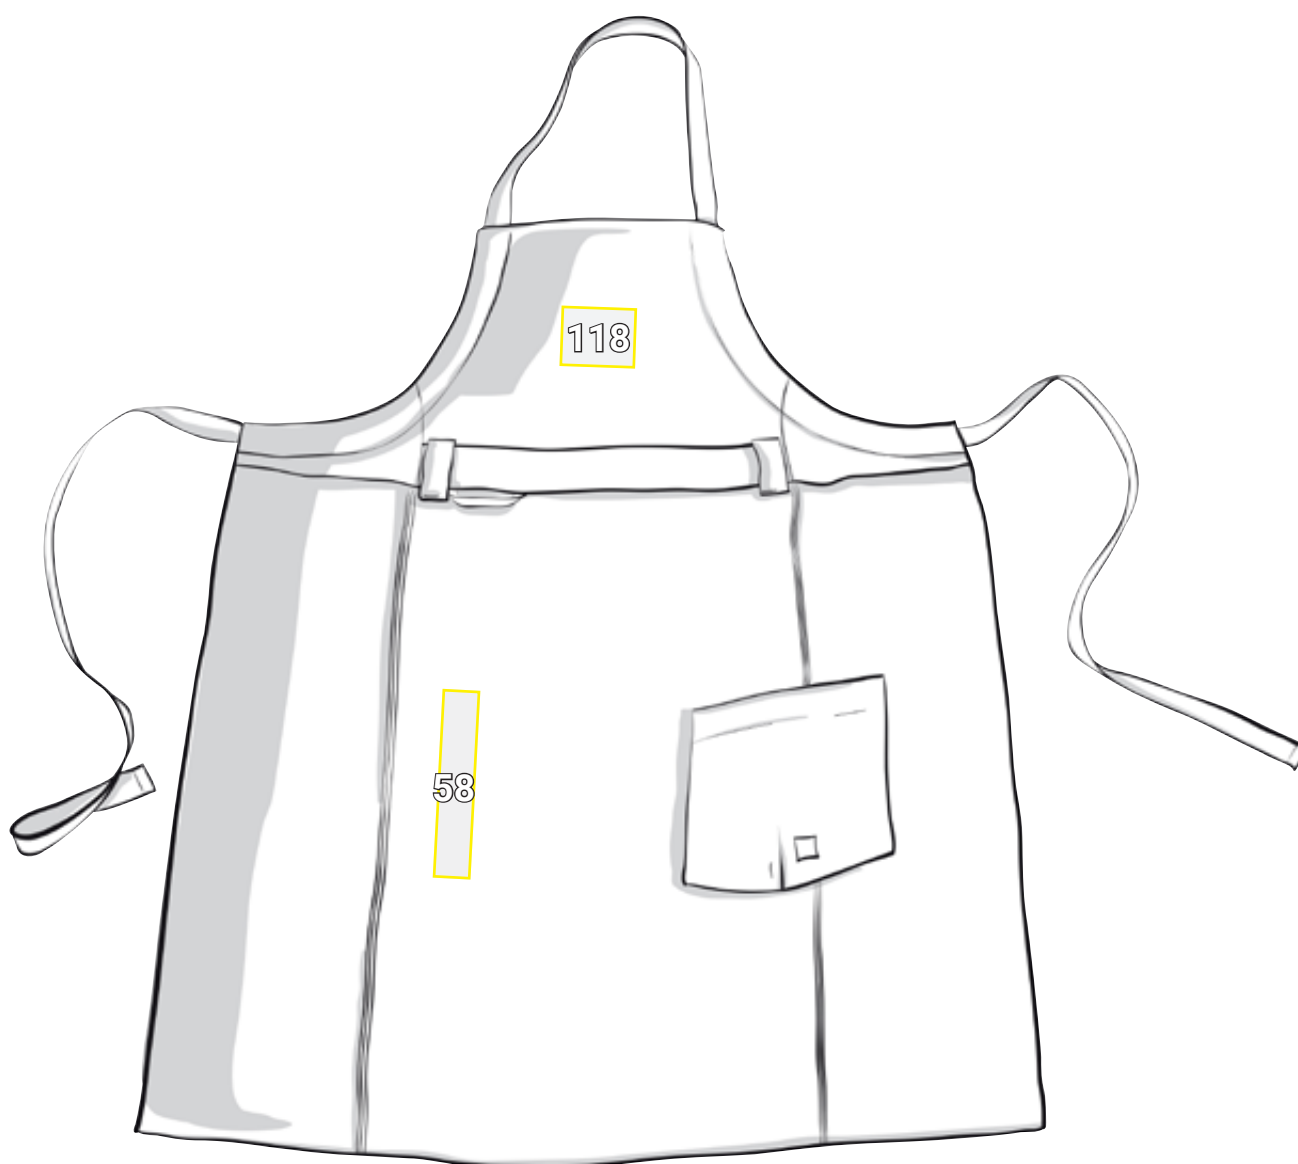

BIB APRON E.S.FUSION, MEN'S*

Placement proposal Bib Apron e.s.fusion, men's		Standard dimensions (width x height in cm)			
No.	Placement	Direct embroidery	Embroidered emblem	Transfer print	Screen print
58	Right thigh vertical	3 x 22	—	10 x 30	10 x 30
118	Middle of bib	10 x 8	10 x 10	10 x 10	10 x 10

*Colour example/personalisation on all item colours is possible!
The illustration demonstrates an example.