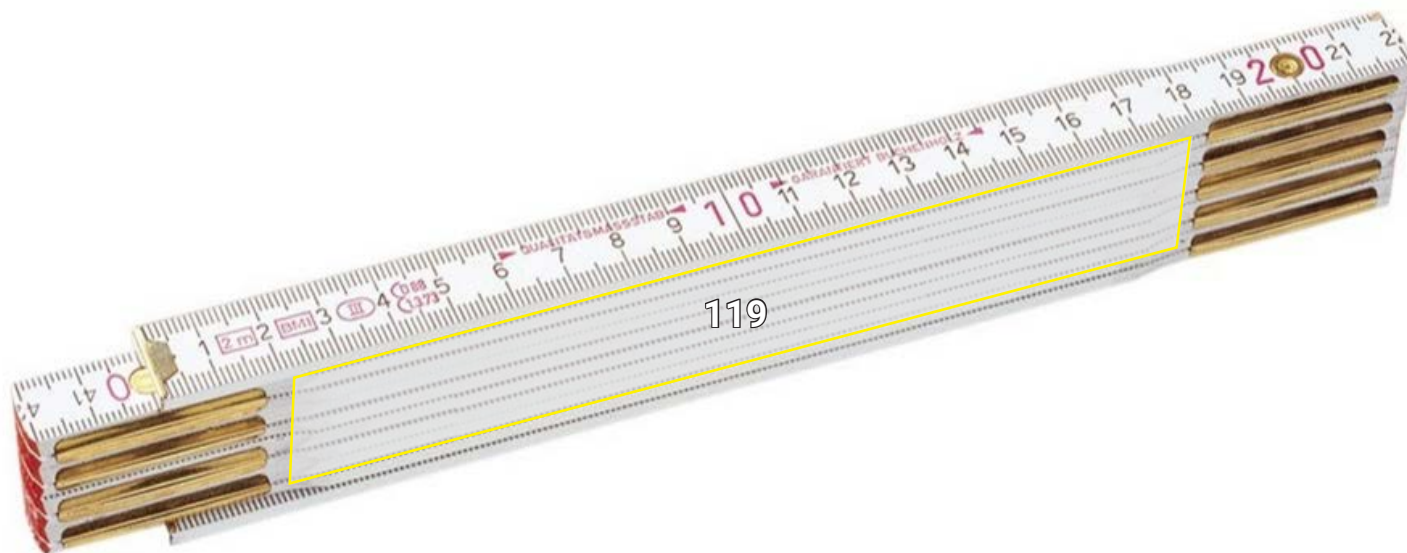

YARDSTICK CLASSIC*

Placement proposal Yardstick Classic		Standard dimensions (width x height in cm)
No.	Placement	Print
119	On both high sides	14,5 x 2,5
120	On one high side	14,5 x 2,5

*Colour example/personalisation on all item colours is possible!
The illustration demonstrates an example.