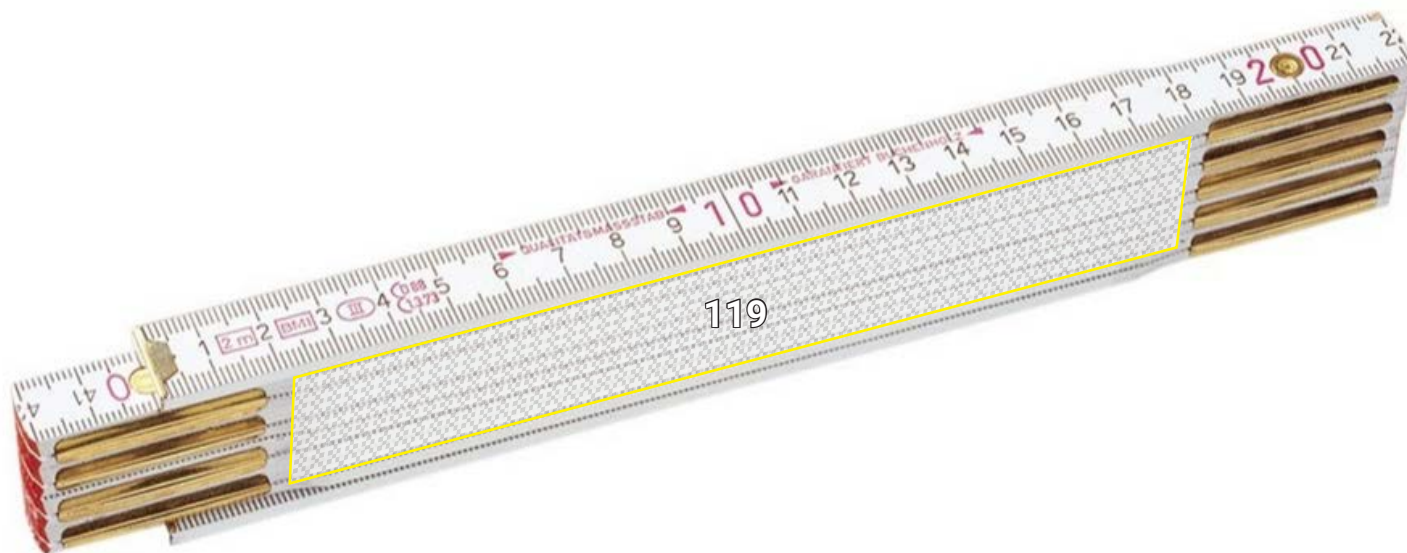

YARDSTICK CLASSIC*

| Placement proposal Yardstick Classic | | Standard dimensions (width x height in cm) |
|-----------------------------------------|--------------------|-----------------------------------------------|
| No. | Placement | Print |
| 119 | On both high sides | 14,5 x 2,5 |
| 120 | On one high side | 14,5 x 2,5 |