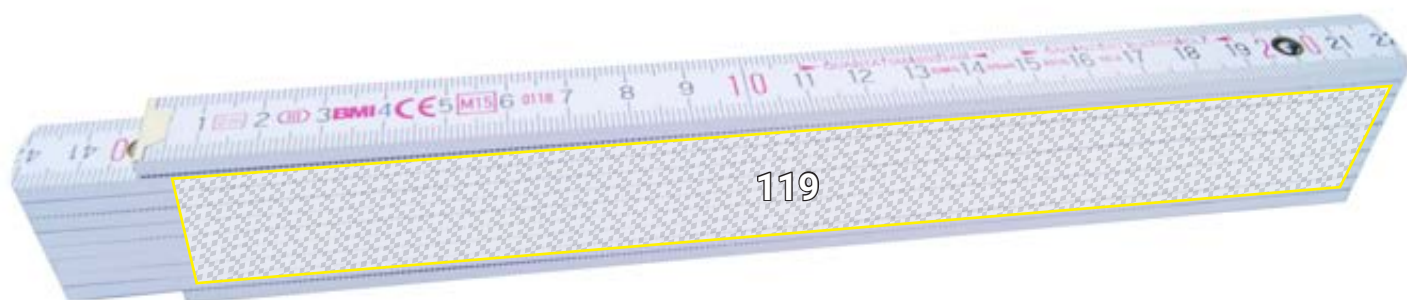

# YARDSTICK SUPER\*

Placement proposal Yardstick Super		Standard dimensions (width x height in cm)
No.	Placement	Print
119	On both high sides	23,5 x 3,5
120	On one high side	23,5 x 3,5

\*Colour example/personalisation on all item colours is possible!  
The illustration demonstrates an example.