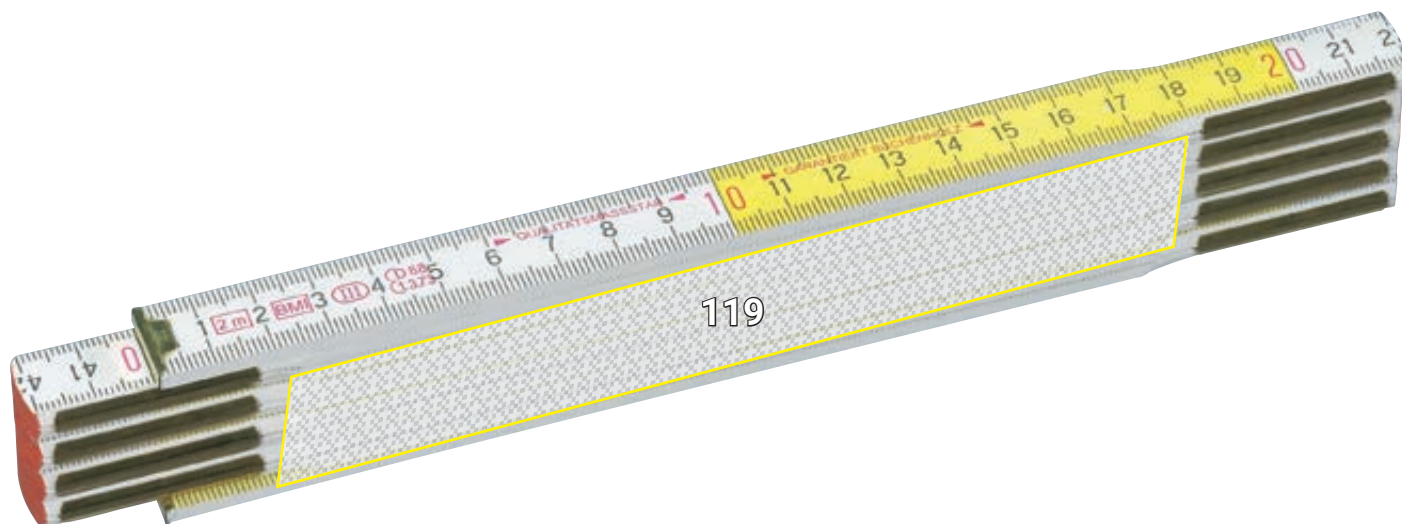

BMI YARDSTICK WOOD PROFI*

Placement proposal BMI yardstick wood profi		Standard dimensions (width x height in cm)
No.	Placement	Print
119	On both high sides	14,5 x 2,5
120	On one high side	14,5 x 2,5

*Colour example/personalisation on all item colours is possible!
The illustration demonstrates an example.