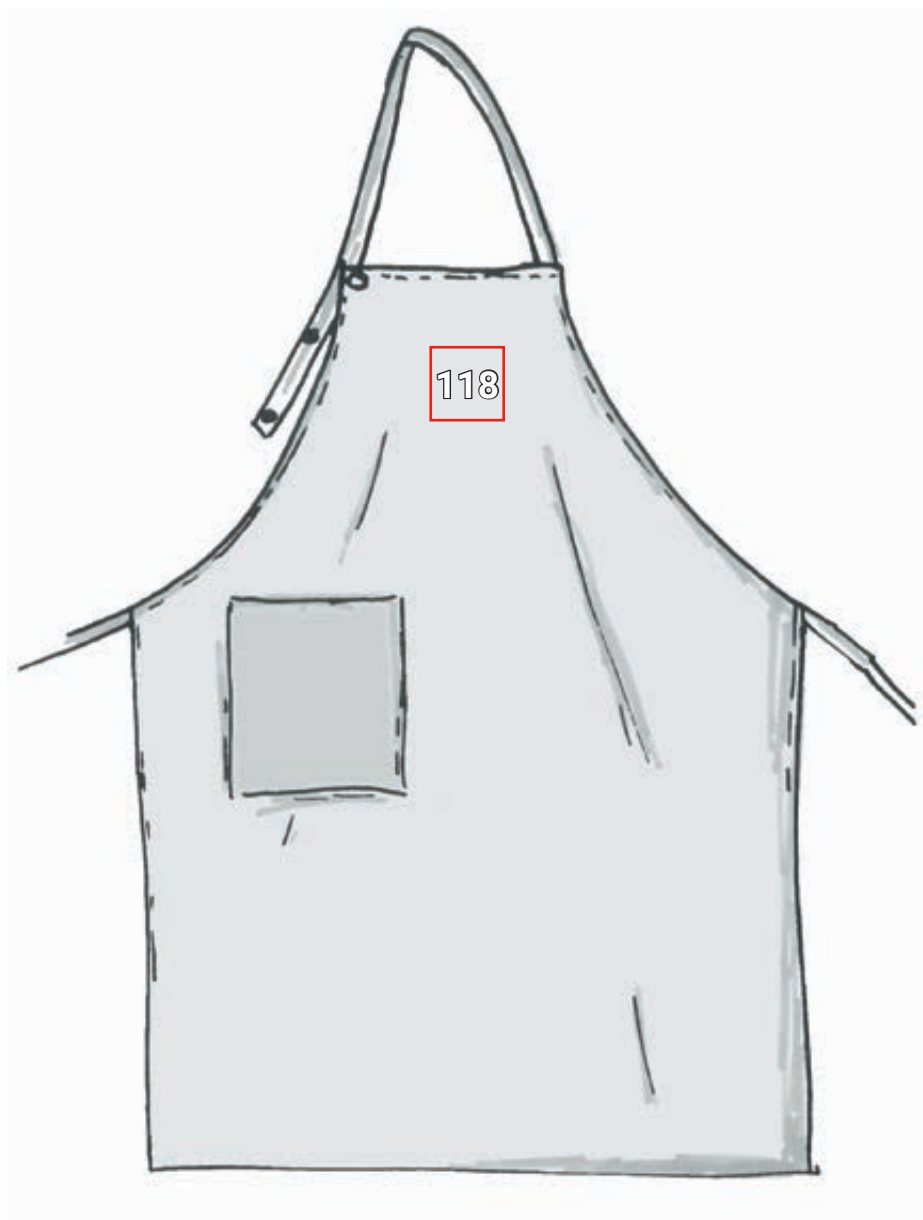

BIB APRON VILLACH*

Placement proposal Bib Apron Villach		Standard dimensions (width x height in cm)			
No.	Placement	Direct embroidery	Embroidered emblem	Transfer print	Screen print
118	Middle of bib	10 x 8	10 x 10	10 x 10	10 x 10